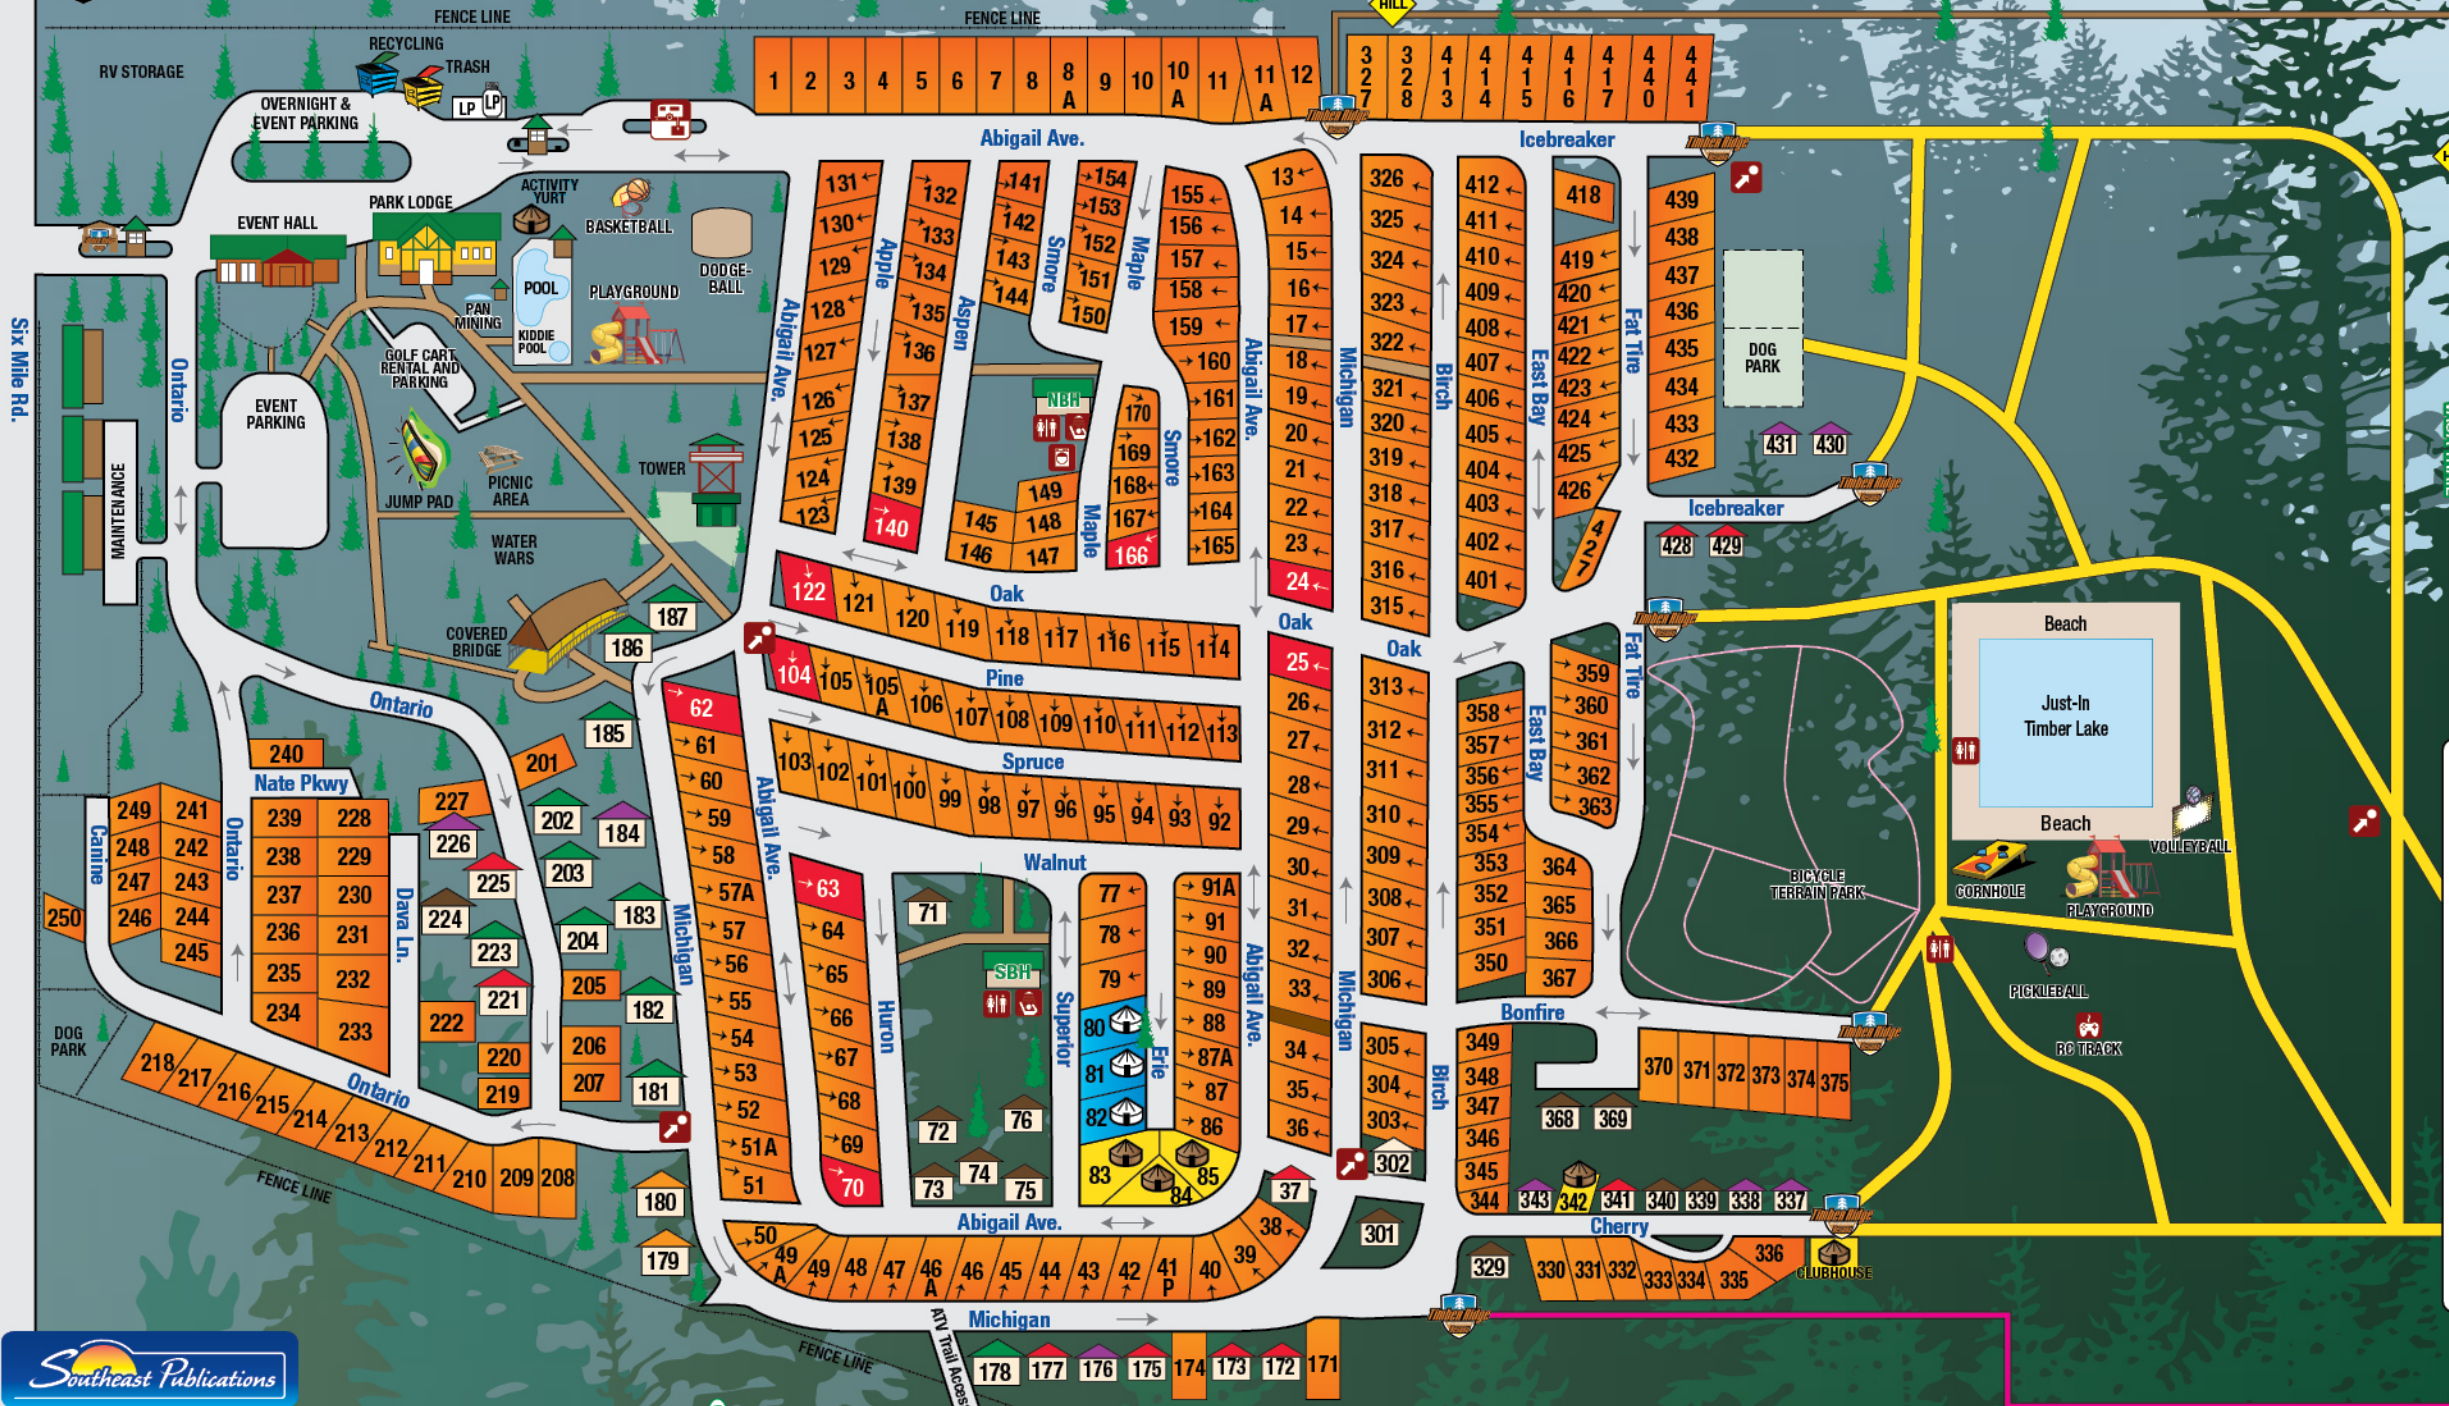

4050 HAMMOND RD. EAST
 TRAVERSE CITY, MI 49686
 GRAND TRAVERSE COUNTY

www.TimberRidgeResort.net
 (231) 947-2770

Rise,
 Shine &
 Hit the TRAILS!

PLANNING A GATHERING?
 Your group is invited to take advantage of Timber Ridge's unequalled facilities and numerous event hosting options. We offer you a unique alternative to ordinary gathering spots.
 Weddings, Anniversaries, Rallies, Birthdays, Club Meetings, Family, Class and Group Reunions, Company Outings and Fundraisers.

YOUR SITE #

Check-Out
 11 AM
 Cabins
 12 PM
 Sites
 Check-In
 3 PM

Map Legend

Deluxe 30/50 Amp Site w/patio and w/	Premium 30/50 Amp Site w/patio and w/	Water	Sewer
North Bathhouse w/	South Bathhouse w/	Park & Trails Entrance/Exit	Park Home
Premium Park Home	Cabin	Cottage	Premium Cottage
Bunk House	Yurt	Deluxe Yurt	Dumpster
Restrooms	Showers	Laundry	Dump Station
Locator Map	Non-automotive Trails		

2023

All Rights Reserved © 2022

Printed On Recycled Paper

THIS IS HOW WE
PLAY

TURTLE CREEK CASINO & HOTEL

Peegeo's
FOOD & SPIRITS

"People's Choice" Pizza
Daily Specials
Happy Hour
Mexican • American

We Deliver to Your Site
Peegeos.com
(231) 941-0313

(231) 276-5158
CherryCapitalRV.com

7030 US-31 South • Grawn, MI 49637

MOBILERVING.COM

REVIEW
★★★★★
The Parks You Visit on

BAYVIEW INN BAR & GRILL **1**

Patio Dining with a view of East Bay!

HAPPY HOUR:
MONDAY-SATURDAY 3:30-6:30
BIG SCREEN TVS